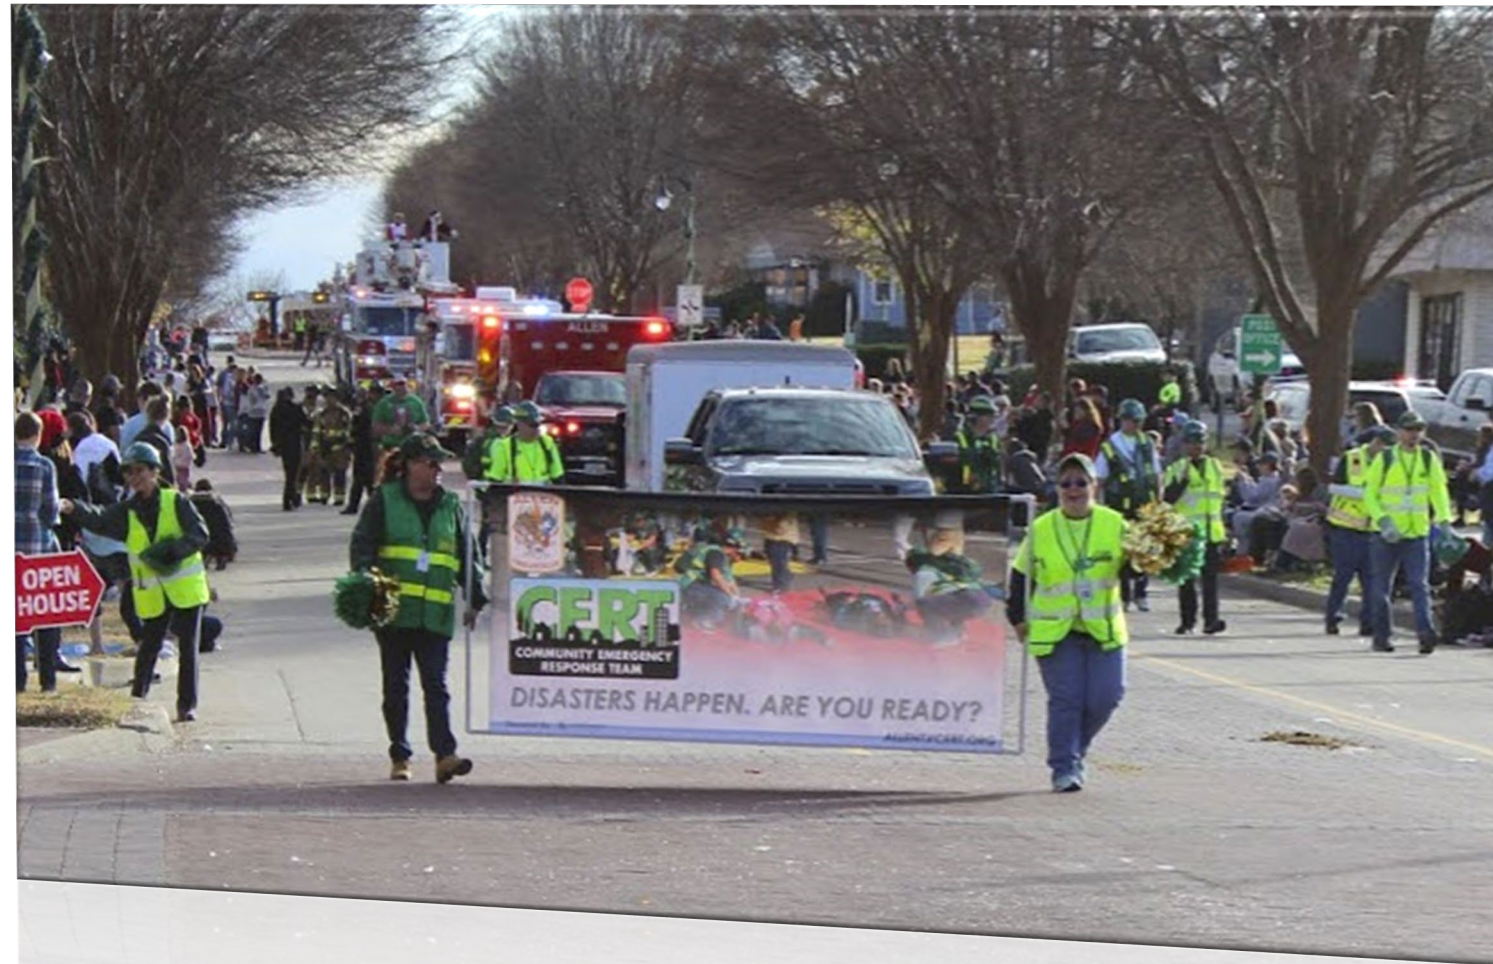

COURSE MAP LEGEND

LANDMARK POINTS

ALLEN SENIOR RECREATION CENTER THE EDGE DON RODENBAUGH NATATORIUM ALLEN HIGH SCHOOL EAGLE STADIUM ALLEN PUBLIC LIBRARY

COURSE INFORMATION

★ START LINE ▲ FINISH LINE → 5K COURSE → FUN RUN COURSE C ROAD CLOSURE
W WATER STATIONS: WATER WILL BE LOCATED AT THE 1-MILE AND 2-MILE MARK OF THE 5K RACE ROUTE.

What to bring:

- ✓ CERT uniform
- ✓ Radio (CERT A)
- ✓ Medical bag
- ✓ Water
- ✓ Chair

Rotary Christmas Parade

- Sunday, December 05
- 1400 - 1730
- Arrive at Library or Edge by 1300
- Parade route starts at Cedar & St. Mary and wraps clockwise around downtown, ending at roundabout