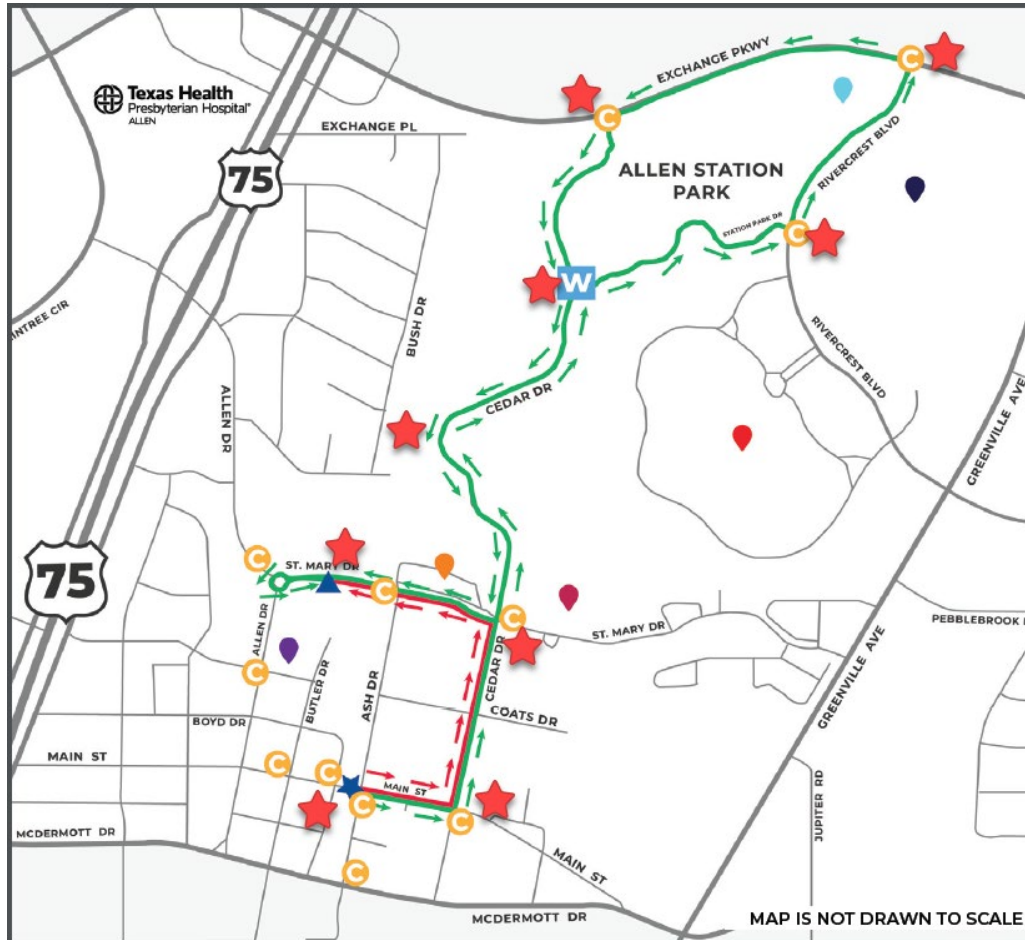

General Membership Meeting November 2021

PLEASE SIGN UP IN VOLGISTICS TO SHOW ATTENDANCE

Trailer Maintenance

- AFD replaced tires on both trailers
- Equipment moved to CS1 for simulation was moved back to CS2
- All totes in CS1 has new labels applied
- Next Trailer Maintenance scheduled for first Monday of January, weather permitting

CS2 Shopping List

- Triage tarps
- Flush mount generator connection
- Folding shelf for backboards
- Chainsaw PPE

Logistics

Land Navigation Class

- This Saturday
- 0900 @ Central Station Training Room
- 1200 Break for Lunch
- 1300 @ Oak Point Nature Preserve
- Afternoon portion can be physically demanding
- RSVP in Volgistics

COURSE MAP LEGEND

LANDMARK POINTS

ALLEN SENIOR RECREATION CENTER THE EDGE DON RODENBAUGH NATATORIUM ALLEN HIGH SCHOOL EAGLE STADIUM ALLEN PUBLIC LIBRARY

COURSE INFORMATION

★ START LINE ▲ FINISH LINE → 5K COURSE → FUN RUN COURSE C ROAD CLOSURE
W WATER STATIONS: WATER WILL BE LOCATED AT THE 1-MILE AND 2-MILE MARK OF THE 5K RACE ROUTE.

What to bring:

- ✓ CERT uniform
- ✓ Radio (CERT A)
- ✓ Medical bag
- ✓ Water
- ✓ Chair

Rotary Christmas Parade

- Sunday, December 05
- 1400 - 1730
- Arrive at Library or Edge by 1300
- Parade route starts at Cedar & St. Mary and wraps clockwise around downtown, ending at roundabout